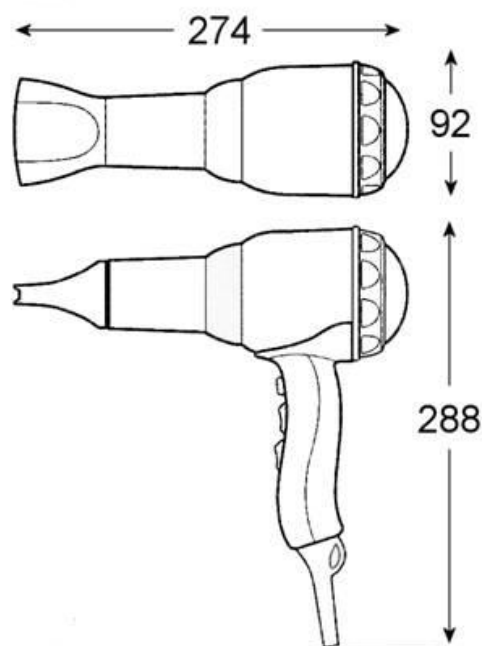

Order Codes:

EPAVSC-1 2100 Push in Chrome
(SM 588.02/IP CR)

Valera Swiss Steel Master 2100 Push

Features

- 2100 watts
- Non Latching on/off switch. Hold to operate.
- Metal body in chrome plated premium steel.
- AC Performance Light Motor
- Ion generator
- Ripple wire security heating element
- 6 air flow / temperature settings
- Cold air button
- Spiral cable with fitted plug
- Ultra narrow concentrator nozzle supplied
- Removable metallic filter

Packing Details

- Width - 23.5 cm
- Height - 29 cm
- Depth - 10 cm
- Weight - 1.17 kg

The manufacturer reserve the right to change specifications without prior notice

SWISS  **MADE**