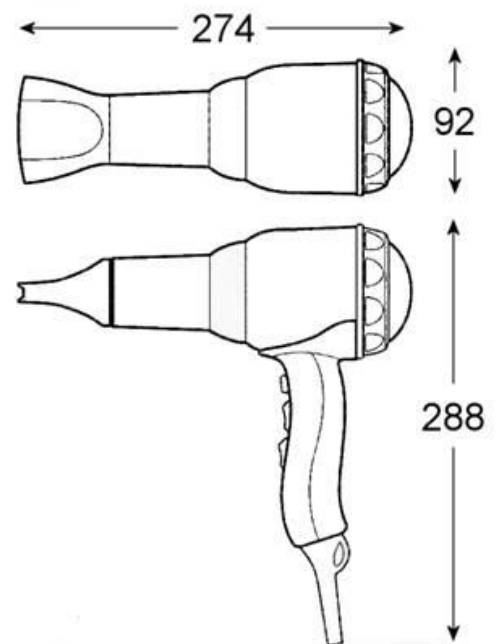

Order Codes:

EPAVSC – 2100w in Chrome
(SM588.02/I TF CR)

Valera Swiss Steel Master 2100w

Features

- 2100 watts
- Latching on/off switch
- Metal body in chrome plated premium steel.
- AC Performance Light Motor
- Security thermal cutoff
- Ion generator
- Ripple wire security heating element
- 6 air flow / temperature settings
- Cold air button
- Spiral cable with fitted plug
- Ultra narrow concentrator nozzle supplied
- Removable metallic filter

Packing Details

- Width - 23.5 cm
- Height - 29 cm
- Depth - 10 cm
- Weight - 1.17 kg

The manufacturer reserve the right to change specifications without prior notice

SWISS  **MADE**