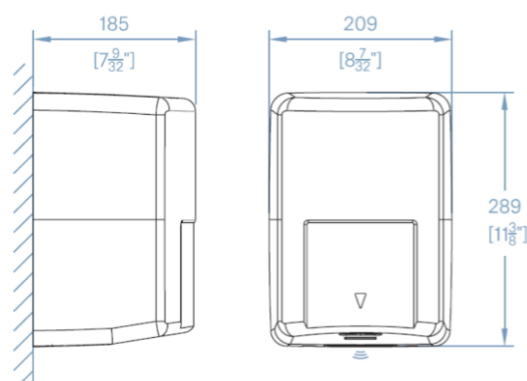

### Technical Specifications

Warranty	5 Years
Green rating	3.6
Drying time (seconds)	10-12 seconds
Peak Noise level (dB)	77dB
Power (Watts)	1600 Watts-
Voltage	220-240V 50 Hz
IP rating	IPX1
Air speed (mph)	224
<b>Hygiene Features</b>	
Antimicrobial coating	None
Width (mm)	209
Height (mm)	289
Projection/Depth (mm)	185
Finishes available	Stainless Steel : Polished/Chrome Stainless Steel : Satin/Brushed White
Aperture Type	Jet
Automatic / Manual	Automatic
External Switch	No
Heating Element	Yes
Max Air Volume (m3/hr)	125.5m3/hr
Max Motor Speed (rpm)	18000
Standby Wattage (Watts)	0.5